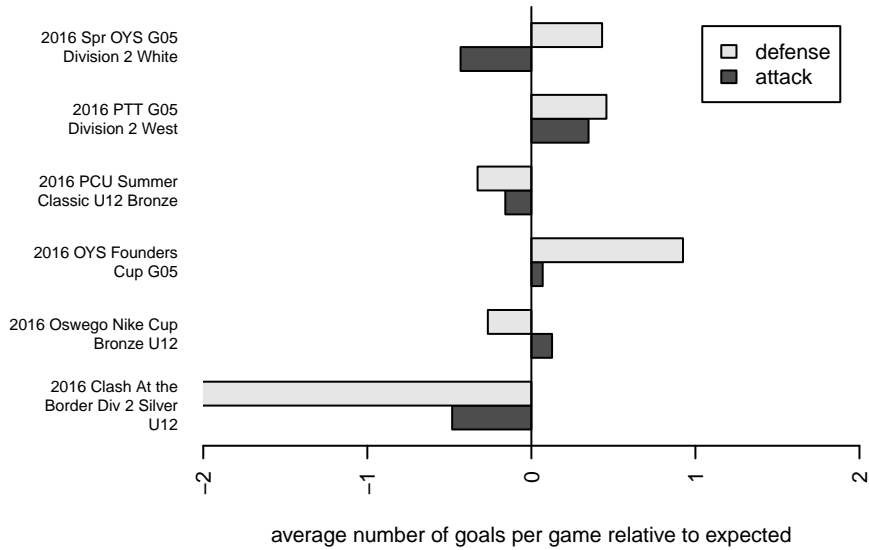

Crossfire OR LOSC Blue II G05

Crossfire Oregon
 Lake Oswego, OR
 G05 total strength=312
 attack=0.2 defense=0.17
 fall league = PTT G05 Div 2 West
 spr league = Spr OYS G05 Div 2 White
 notes= Mustangs

alt names used:
 LOSC 05 BLUE II MUSTANGS
 LOSC 05 BLUE II MUSTANGS (OR)
 LOSC 05G Blue 2
 LOSC Mustangs – 05 Blue II
 LOSC 05G Blue 2
 LOSC 05G Blue 2

Venues played:
 2016 Clash At the Border Div 2 Silver U12
 2016 PCU Summer Classic U12 Bronze
 2016 Oswego Nike Cup Bronze U12
 2016 PTT G05 Division 2 West
 2016 OYS Founders Cup G05
 2016 Spr OYS G05 Division 2 White

**attack and defense variance (black dot)
relative to other teams
and top 10 in region**

**attack and defense rating
relative to others at age
and all opponents in last 13 months**

Performance relative to 13 month average