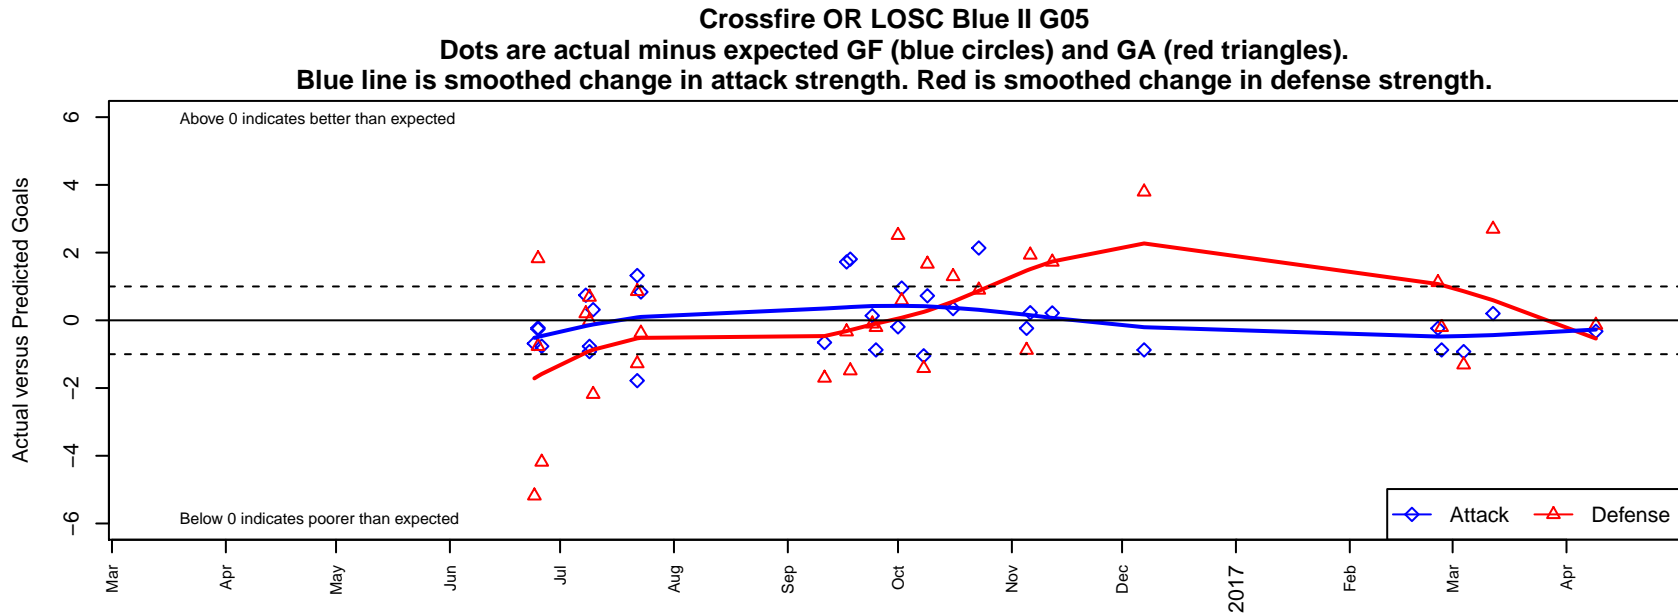

Crossfire OR LOSC Blue II G05

Crossfire Oregon
 Lake Oswego, OR
 G05 total strength=312
 attack=0.2 defense=0.17
 fall league = PTT G05 Div 2 West
 spr league = Spr OYS G05 Div 2 White
 notes= Mustangs

**attack and defense variance (black dot)
relative to other teams
and top 10 in region**

**attack and defense rating
relative to others at age
and all opponents in last 13 months**

Performance relative to 13 month average