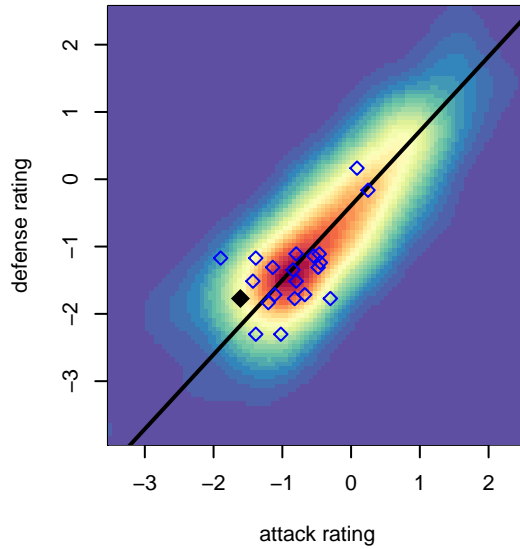

Crossfire OR LOSC Blue II G05

Crossfire Oregon
 Lake Oswego, OR
 G05 total strength=312
 attack=0.2 defense=0.17
 fall league = PTT G05 Div 2 West
 spr league = Spr OYS G05 Div 2 White
 notes= Mustangs

alt names used:
 LOSC 05 BLUE II MUSTANGS
 LOSC 05 BLUE II MUSTANGS (OR)
 LOSC 05G Blue 2
 LOSC Mustangs – 05 Blue II
 LOSC 05G Blue 2
 LOSC 05G Blue 2

Venues played:
 2016 Clash At the Border Div 2 Silver U12
 2016 PCU Summer Classic U12 Bronze
 2016 Oswego Nike Cup Bronze U12
 2016 PTT G05 Division 2 West
 2016 OYS Founders Cup G05
 2016 Spr OYS G05 Division 2 White

**attack and defense variance (black dot)
relative to other teams
and top 10 in region**

**attack and defense rating
relative to others at age
and all opponents in last 13 months**

Performance relative to 13 month average