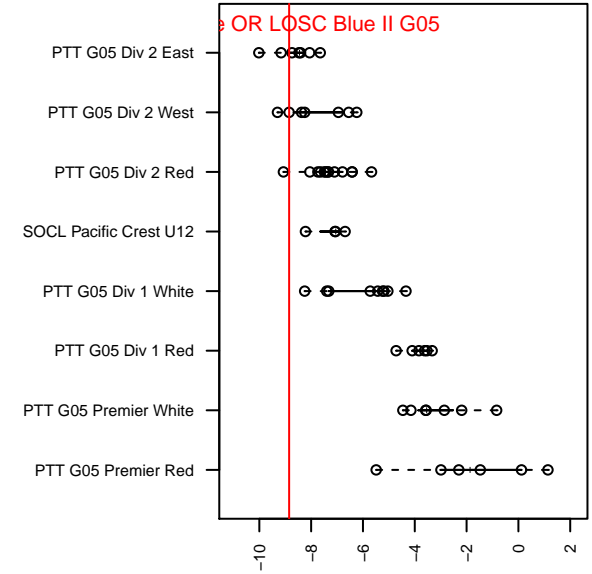

Crossfire OR LOSC Blue II G05

Crossfire Oregon
 Lake Oswego, OR
 G05 total strength=312
 attack=0.2 defense=0.17
 fall league = PTT G05 Div 2 West
 spr league = Spr OYS G05 Div 2 White
 notes= Mustangs

alt names used:
 LOSC 05 BLUE II MUSTANGS
 LOSC 05 BLUE II MUSTANGS (OR)
 LOSC 05G Blue 2
 LOSC Mustangs – 05 Blue II
 LOSC 05G Blue 2
 LOSC 05G Blue 2

Venues played:
 2016 Clash At the Border Div 2 Silver U12
 2016 PCU Summer Classic U12 Bronze
 2016 Oswego Nike Cup Bronze U12
 2016 PTT G05 Division 2 West
 2016 OYS Founders Cup G05
 2016 Spr OYS G05 Division 2 White

**attack and defense variance (black dot)
relative to other teams
and top 10 in region**

**attack and defense rating
relative to others at age
and all opponents in last 13 months**

Performance relative to 13 month average