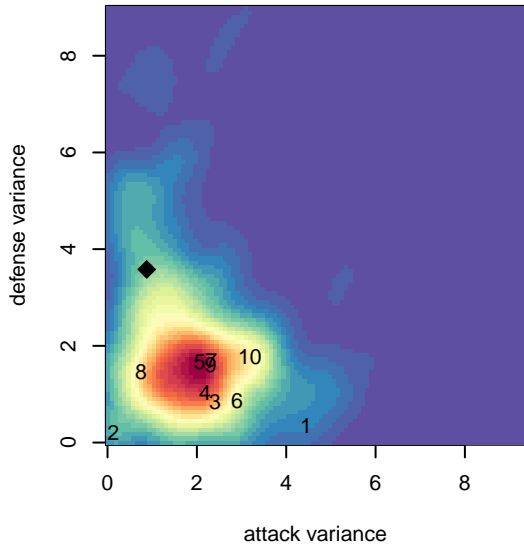

Crossfire OR LOSC Blue II G05

Crossfire Oregon
 Lake Oswego, OR
 G05 total strength=312
 attack=0.2 defense=0.17
 fall league = PTT G05 Div 2 West
 spr league = Spr OYS G05 Div 2 White
 notes= Mustangs

**attack and defense variance (black dot)
relative to other teams
and top 10 in region**

**attack and defense rating
relative to others at age
and all opponents in last 13 months**

Performance relative to 13 month average