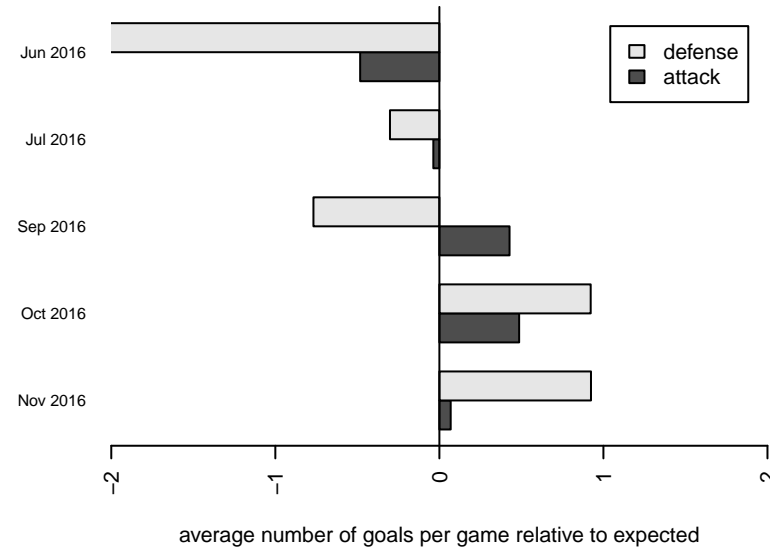

Performance relative to 13 month average